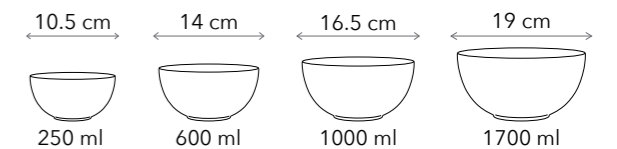

COLOR BOOM!
Fine Porcelain

3 TEXTURES | 7 COLOURS | TOTAL 497 ITEMS!

- PISTACHIO
- RED
- ORANGE
- YELLOW
- GREEN
- BLUE
- LAVENDER

● Deep Plates

● Oval Bowls

SCRATCH
collection

● Cups & Saucers

SPLASH
collection

Please scan the QR code to view the full version of the catalogue

Please scan the QR code to watch a video about the variety of Color Boom collection

● Deep Plates

SPIRAL
collection

● Bowls