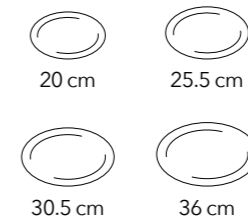

Plain White
Fine Porcelain

Wilmax
ENGLAND

Square Plates & Platter

Deep Plates

Bowls

Round Plates & Platters

Oval Platters & Dishes