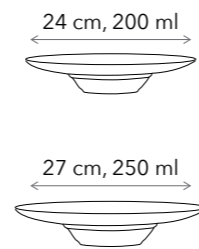

● Deep Plates