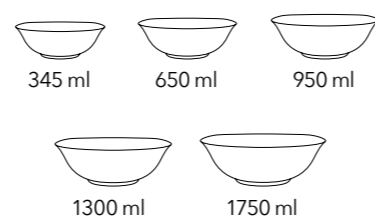

Plain White
Fine Porcelain

Wilmax
ENGLAND

Square Plates & Platter

Deep Plates

Bowls

Round Plates & Platters

Oval Platters & Dishes