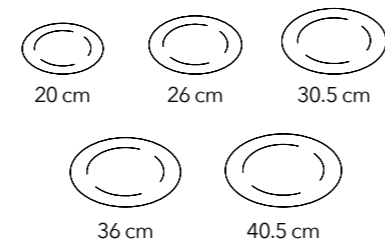

Please scan the QR code to view the full range of the Fine Porcelain collection

Plain White

Fine Porcelain

Wilmax
ENGLAND

Rolled rim

Round Plates & Platters

Oval Plates & Platters

Rolled rim