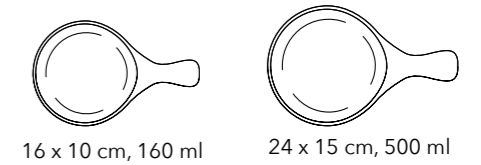

Monolith
Fine Porcelain

Square Plates

Serving Dishes

42 x 13 cm
32.5 x 10 cm

WILMAX
YouTube

Please scan the QR code to watch a video about the variety of Monolith collection

Round Plates

SAND   BLACK   WHITE

Oval Bowls

Baking Dishes

BLACK   WHITE

Deep Plates

Slate
STONE
collection

Sand
STONE
collection

White
STONE
collection

Please scan the QR code to view the full version of the catalogue