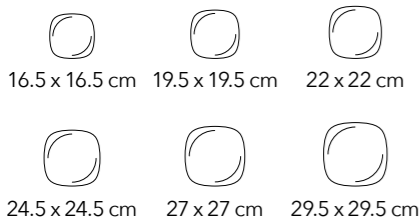

Plain White
Fine Porcelain

Wilmax
ENGLAND

Square Plates & Platter

Deep Plates

Bowls

Round Plates & Platters

Oval Platters & Dishes