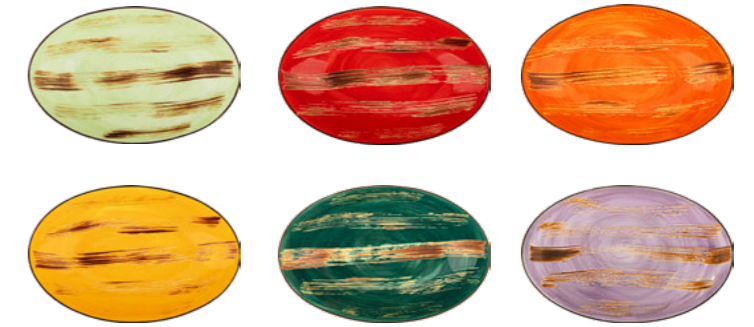

Tea Pot
30 fl oz | 900 ml

Coffee Pot
25 fl oz | 750 ml

 Related Products

 Related Products

Please scan the QR code to view the full range of the Julia collection

COLOR BOOM!
Fine Porcelain

3 TEXTURES | 7 COLOURS | TOTAL 497 ITEMS!

- PISTACHIO
- RED
- ORANGE
- YELLOW
- GREEN
- BLUE
- LAVENDER

● Deep Plates

● Oval Bowls

SCRATCH
collection

● Cups & Saucers

SPLASH
collection

Please scan the QR code to view the full version of the catalogue