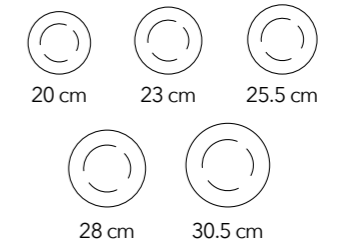

Deep Plates