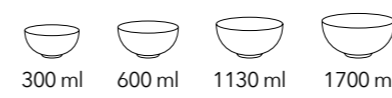

Bowls

Baking Dishes

Fruit Vases