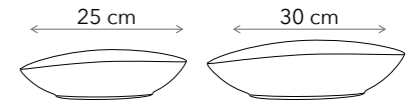

● Oval Bowls