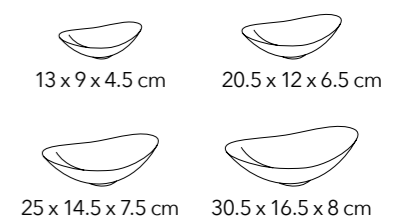

Plain White
Fine Porcelain

Wilmax
ENGLAND

Square Plates & Platter

Deep Plates

Bowls

Round Plates & Platters

Oval Platters & Dishes