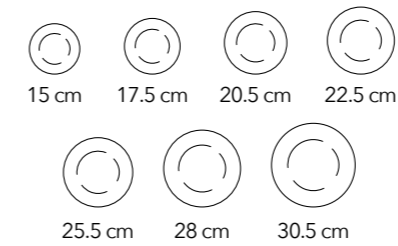

Deep Plates