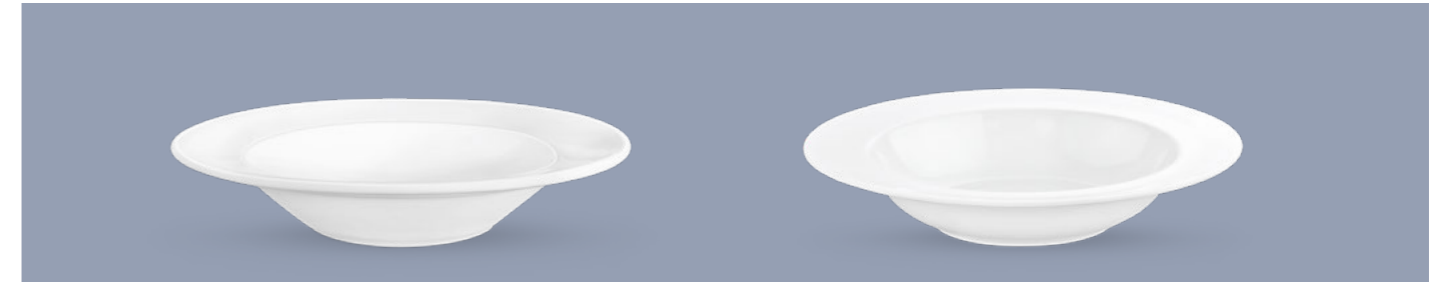

Deep Plates