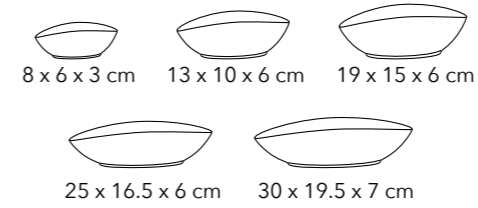

Monolith
Fine Porcelain

Square Plates

Serving Dishes

42 x 13 cm
32.5 x 10 cm

WILMAX
YouTube

Please scan the QR code to watch a video about the variety of Monolith collection

Round Plates

SAND   BLACK   WHITE

Oval Bowls

Baking Dishes

BLACK   WHITE

Deep Plates

Slate
STONE
collection

Sand
STONE
collection

White
STONE
collection

Please scan the QR code to view the full version of the catalogue