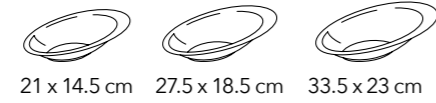

Please scan the QR code to view the full range of the Fine Porcelain collection

Plain White

Fine Porcelain

Wilmax
ENGLAND

Rolled rim

Round Plates & Platters

Oval Plates & Platters

Rolled rim

Deep Plates

Bowls

Square Plates & Platter

Please scan the QR code to view the full range of the Fine Porcelain collection

Stackable

Cups & Saucers

220 ml

140 ml