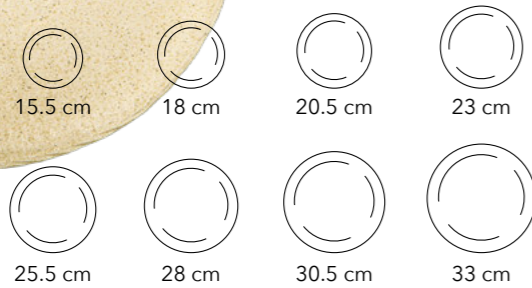

Round Plates

SAND   BLACK   WHITE