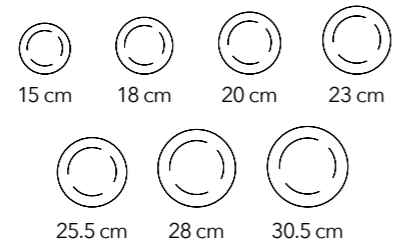

Round Plates & Platters