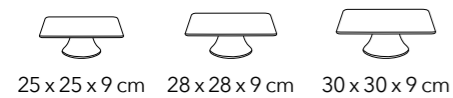

Cake Stands

Baking Dishes

Divided Dishes