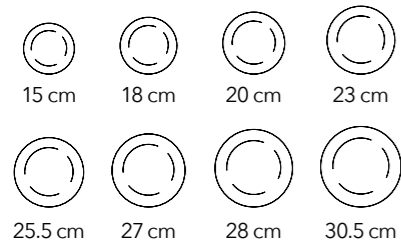

Please scan the QR code to view the full range of the Fine Porcelain collection

Plain White

Fine Porcelain

Wilmax
ENGLAND

Rolled rim

Round Plates & Platters

Oval Plates & Platters

Rolled rim