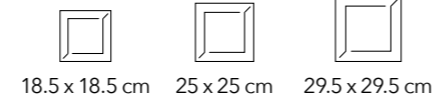

Plain White

Fine Porcelain

Wilmax
ENGLAND

Rolled rim

Round Plates & Platters

Oval Plates & Platters

Rolled rim

Deep Plates

Bowls

Square Plates & Platter

Please scan the QR code to view the full range of the Fine Porcelain collection

Stackable

Cups & Saucers

220 ml

140 ml

7 cm

Dishes

Stackable

Soup Cups

10 cm

10 cm

10.5 cm