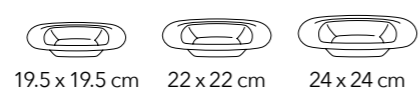

Plain White
Fine Porcelain

Wilmax
ENGLAND

Square Plates & Platter

Deep Plates

Bowls

Round Plates & Platters

Oval Platters & Dishes