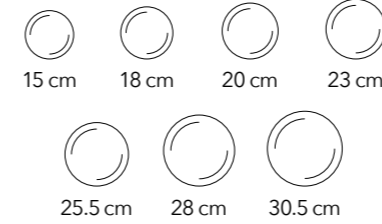

Plain White
Fine Porcelain

Wilmax
ENGLAND

Square Plates & Platter

Deep Plates

Bowls

Round Plates & Platters

Oval Platters & Dishes