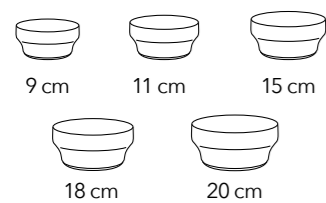

Plain White

Fine Porcelain

Wilmax
ENGLAND

Rolled rim

Round Plates & Platters

Oval Plates & Platters

Rolled rim

Deep Plates

Bowls

Square Plates & Platter

Please scan the QR code to view the full range of the Fine Porcelain collection

Stackable

Cups & Saucers

220 ml

140 ml

7 cm

Dishes

Stackable

Soup Cups

10 cm

10 cm

10.5 cm