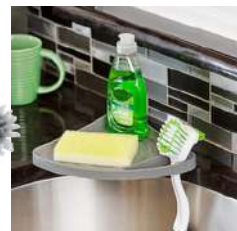

GLD-75340  
**GLAD SINK RACK GRAY**

CsPK: 6

GLD-75335  
**GLAD MULTI PURPOSE WASH  
BASIN W/ DRAINER WHITE**

CsPK: 6

GLD-75336  
**GLAD MULTI PURPOSE WASH  
BASIN W/ DRAINER GRAY**

CsPK: 6

"It's better than good. It's all GLAD"