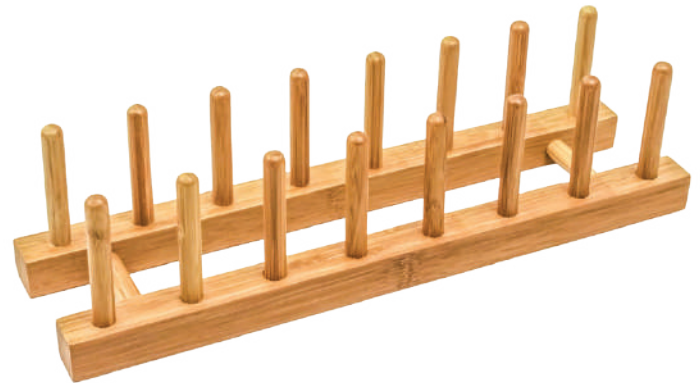

8 10042 56207 3

萬 TOTALLY BAMBOO

FIRST IN QUALITY | FIRST IN DESIGN | FIRST IN BAMBOO

BAMBOO CARE & MERCHANDISING

Revitalizing Oil
#20-9013 • 10 fl. oz.
• min. 9 pcs.

Totally Bamboo Rack Program

Load up with Totally Bamboo's best-selling items!

Rack is Free!

For more information on Totally Bamboo's display rack program, or to create a custom product assortment, please call **1-760-471-6600** or email Orders@TotallyBamboo.com.

ITEM #	ITEM DESCRIPTION	QTY.
20-1019	TB H Rack	1
20-9500	Marrakesh Mixing Spoon	6
20-9501	Marrakesh Slotted Spoon	6
20-9502	Marrakesh Spatula	6
20-9503	Marrakesh Slotted Spatula	6
20-9504	Marrakesh Spurtle	6
20-9505	Marrakesh Spreading Knife	12
20-9530	Mykonos Mixing Spoon	6
20-9531	Mykonos Slotted Spoon	6
20-9532	Mykonos Spatula	6
20-9533	Mykonos Slotted Spatula	6
20-9534	Mykonos Spurtle	6
20-9600	Mumbai Mixing Spoon	6
20-9601	Mumbai Slotted Spoon	6
20-9602	Mumbai Spatula	6
20-9603	Mumbai Slotted Spatula	6
20-9604	Mumbai 13" Spurtle	6
20-1810	Barbados	12
20-2003	Twist Chopsticks 5Pr/Pk	10
20-2006	Bamboo Flatware Set (Set Of 3)	12
20-2424	Bottle Opener with Magnetic Catch	6
20-2038	2 Pc Bamboo Cutting Board Set	6
20-7514	14" Lazy Susan	6
20-9013	Revitalizing Oil 10 oz	9
20-2054	Salad Hands	12
20-2069	5 Pc Utensil Set	12
20-2188	Salt Box "Salt"	12
20-1250	Kona Groove	6
20-2034	4" Bamboo Mortar & Pestle	12
Varies	State Puzzle Coaster Set/4	6
20-1290	11" 2-Tone Cutting Board	12
Varies	A Slice of Life Board	12
Varies	Destination Board	6