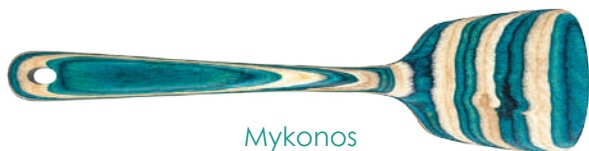

Inspired by the gorgeously relaxing feel of the Greek Island of Mykonos, this collection features a cooling swirl of blue and natural wood color.