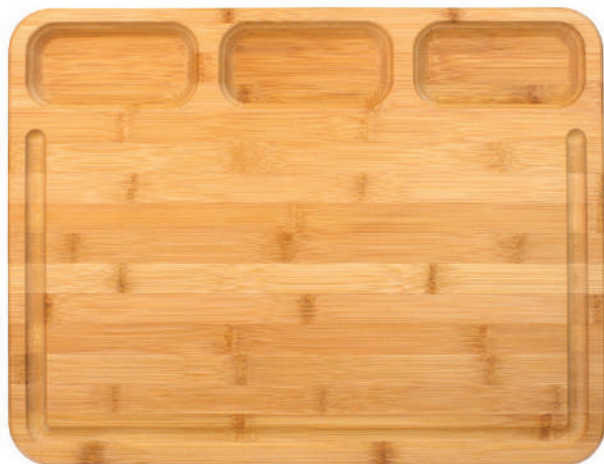

Product Spotlight:

Big Easy

It's not from New Orleans, but this board lives up to its name. This supersized chopping block offers over 250 square inches of prep and serving space. Your more discerning customers will love its vertical-grain bamboo construction for its durability and knife-friendliness. And despite its "big" size, the board is "easy" to carry thanks to its clever hollow design.

#20-1840 • 20" x 12-1/2" x 3/4"
• min. 6 pcs.

The Pro Board's masterful deep bevel design appears to float just above the tabletop for a dramatic serving presentation.

Pro Board

#20-3016 • 16" x 16" x 2"
• min. 2 pcs.