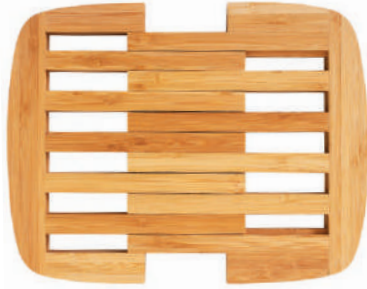

• min. 6 pcs.

Butler's Tray

#20-7510 • 23" x 15" x 3"

• min. 2 pcs.

Expandable Trivet

#20-6628 • 8-3/4" x 8-3/4" (expands to 11-3/4" x 8-3/4")
 • min. 6 pcs.

4-Pc. Cheese Tool Set

#20-2412 • 5" long
 • min. 6 pcs.

12" Flared Salad Bowl

#20-5062 • 12" diam. x 4" high
 • min. 2 pcs.

Pairs Great with Salad Hands (Page 97)

6" Classic Bowl

#20-5000 • 6" diam. x 2-1/4" high
• min. 4 pcs.

8 51814 00023 12

10" Classic Bowl

#20-5020 • 10" diam. x 3-1/2" high
• min. 2 pcs.