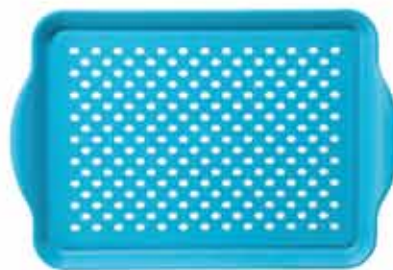

5504.10 - Gray

5504.1 - White

5504.3 - Black

5504.2 - Red

5504.6 - Aqua

5504 - Rectangular Non skid, Rubbergrip™ Tray Size: 17.5" x 11.5" Case Pack: 4

Thoughtfully practical

A collection of essential sinkware and accessories for the busy home

- Caddies & sponge holders
- Sink stoppers & strainers
- Colorful soap dispensers

Suction Sink Caddy & Sink Strainers

7721.0 - Silver

7721.10 - Gray

7721 - Metal Suction Sink Caddy Size: 6" x 2.5" x 2.75"
Case Pack: 6 Powder coat finish for greater durability