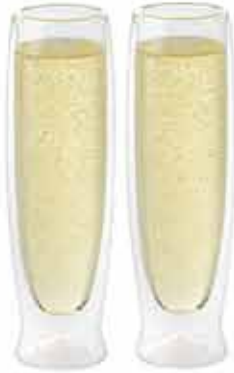

Essential Glassware

7483 - Set of 2 Double Wall Borosilicate Champagne Flutes Capacity: 6 Oz. Case Pack: 3